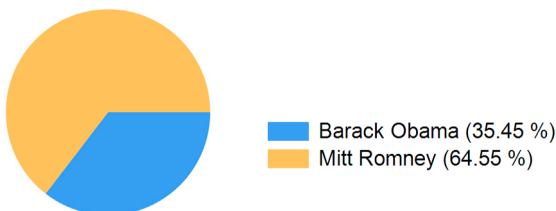

FOCUS

Weekly Poll

If the presidential election were held today and if Barack Obama were the Democratic Party's candidate and Mitt Romney were the Republican Party's candidate, who would you vote for, Barack Obama, the Democrat or Mitt Romney, the Republican?