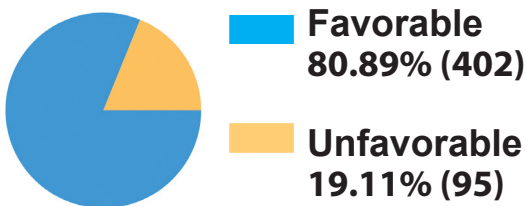

## Weekly Poll

**Knox County Mayor Tim Burchett is almost half way through his first term.**

**How would you rate his performance as mayor so far?**

By Age	Favorable	Unfavorable	Total
18-29	100.00%	[None]	4
30-49	75.93%	24.07%	54
50-65	81.01%	18.99%	179
65+	81.54%	18.46%	260
<b>Total</b>	<b>80.89% (402)</b>	<b>19.11% (95)</b>	<b>497</b>