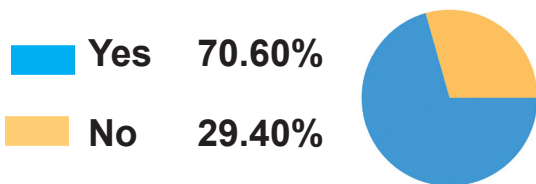

FOCUS

Weekly Poll

In your opinion should armed law enforcement officers be assigned to all public schools in Knox County?

By Age	Support	Oppose	Total
18-29	50.00%	50.00%	2
30-49	78.57%	21.43%	84
50-65	71.07%	28.93%	197
65+	67.28%	32.72%	217
Total	70.60%(353)	29.40%(147)	500