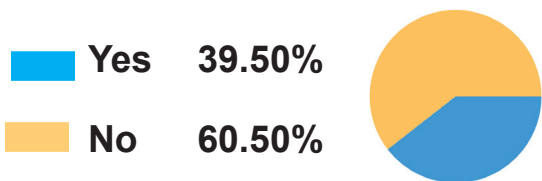

FOCUS

Weekly Poll

Do you support the use of red-light cameras?

By Age	Support	Oppose	Total
18-29	33.33%	66.67%	3
30-49	17.65%	82.35%	68
50-65	30.56%	69.44%	180
65+	53.04%	46.96%	230
Total	39.50% (190)	60.50% (291)	4810