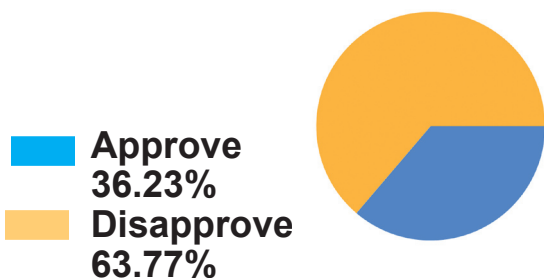

FOCUS

Weekly Poll

At this time, do you approve or disapprove of the job performance of President Obama?

By Age	Approve	Disapprove	Total
18-29	[None]	100.00%	4
30-49	27.91%	72.09%	43
50-65	29.93%	70.07%	147
65+	41.18%	58.82%	289
Total	36.23%(175)	63.77%(308)	483